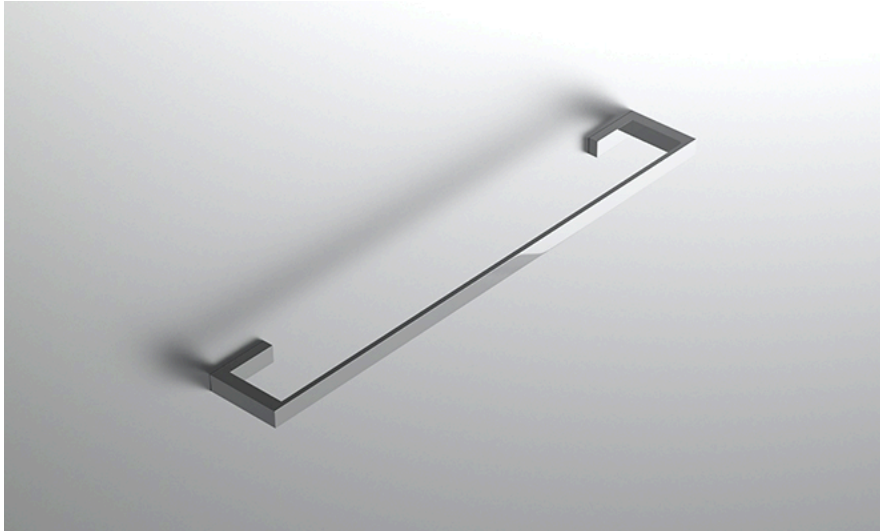

neelnox

LET
THERE
BE **DESIGN.**

FEATURES

- Premium 304 Grade Stainless Steel
- Solid Mount Construction
- Concealed Installation Hardware
- State of the art wall anchors included for installation on Dry wall or Tile

COLLECTION ONE9

TOWEL BAR

Model	Product	Finishes Available
ONN-TWB9	9" Towel Bar	Multiple finishes available. Over 23 finishes to choose from.
ONN-TWB12	12" Towel Bar	
ONN-TWB18	18" Towel Bar	
ONN-TWB24	24" Towel Bar	
ONN-TWB30	30" Towel Bar	