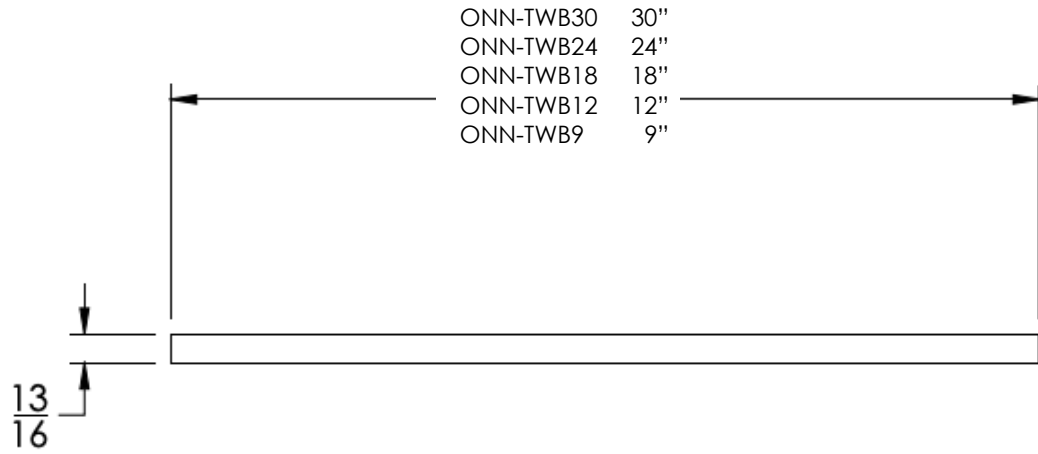

COLLECTION ONE9

TOWEL BAR

Model	Product	Finishes Available
ONN-TWB9	9" Towel Bar	Multiple finishes available. Over 23 finishes to choose from.
ONN-TWB12	12" Towel Bar	
ONN-TWB18	18" Towel Bar	
ONN-TWB24	24" Towel Bar	
ONN-TWB30	30" Towel Bar	

Dimensions in inches

FRONT

TOP

SIDE

NOTE: Dimensions subject to change without notice.