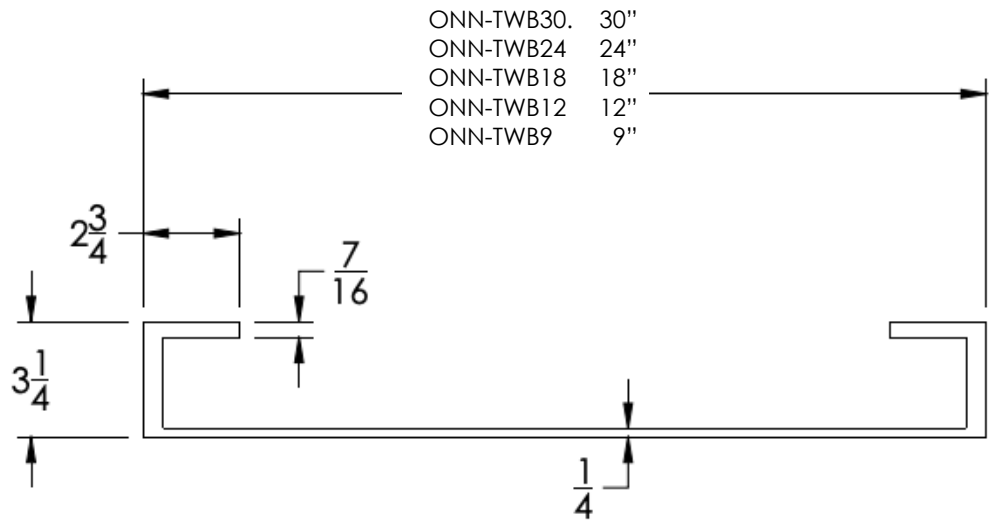

COLLECTION ONE9

TOWEL BAR

Model	Product	Finishes Available
ONN-TWB9	9" Towel Bar	Multiple finishes available. Over 23 finishes to choose from.
ONN-TWB12	12" Towel Bar	
ONN-TWB18	18" Towel Bar	
ONN-TWB24	24" Towel Bar	
ONN-TWB30	30" Towel Bar	

Dimensions in inches

FRONT

TOP

SIDE

NOTE: Dimensions subject to change without notice.